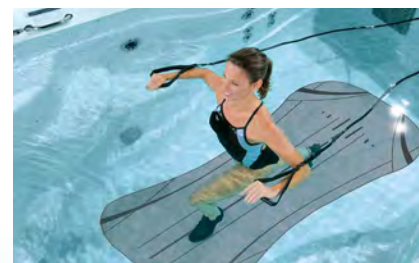

CONVENIENCE

With an H2X, fitting in a workout or recovery session is easy. The H2X is just steps away, year-round, so you don't have to worry about traffic or pool hours.

"The aquatic workout kit is really fun! I just had back surgery three months ago and needed a low-impact workout and a way to strengthen my core. I've lost weight, and my back feels better! Plus, the jets help massage my back with the high heat. I'm definitely motivated to work out!"

— Korinne, Texas