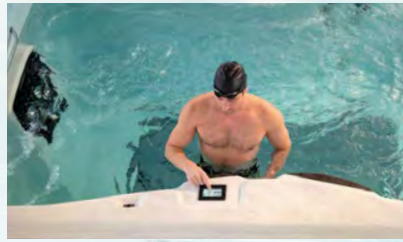

CHALLENGER SERIES

The Challenger bridges the gap between fitness and performance, so you can take your training to the next level. Challenger models feature an innovative jet system that does not introduce air into the water stream. With VIP Technology and six strategically placed jets, the system creates a smooth, wide current of water that can challenge a novice or elite swimmer with the press of a button. Plus, experience the hydrotherapy and relaxation you want and need.

AQUASPEED VSP™

The AquaSpeed VSP* touchscreen display features easy-to-use controls that allow you to set the speed of the current and program a workout. With 25 speed settings, you can dial in your pace for endurance efforts or vary it to benefit from interval training.

Who will love it: Athletes and fitness enthusiasts

*For International Challenger swim spas, the AquaSpeed VSP system is currently not available. Instead, 3 high flow pumps create a strong, deep, and wide water current from a combination of 7 available speeds.

TRAINER SERIES

H2X Fitness Trainers deliver a swimming and exercise experience superior to traditional air-injected jetted swim spas. Combining science and engineering, the VIP Technology creates a more efficient flow of water to swim, run, or walk against. Hydrotherapy and relaxation are built-in, with the Xtreme Therapy Cove, massaging jets, and ability to adjust water temperature to your comfort level.

Who will love it: Fitness enthusiasts and therapy seekers

THERAPOOL SERIES