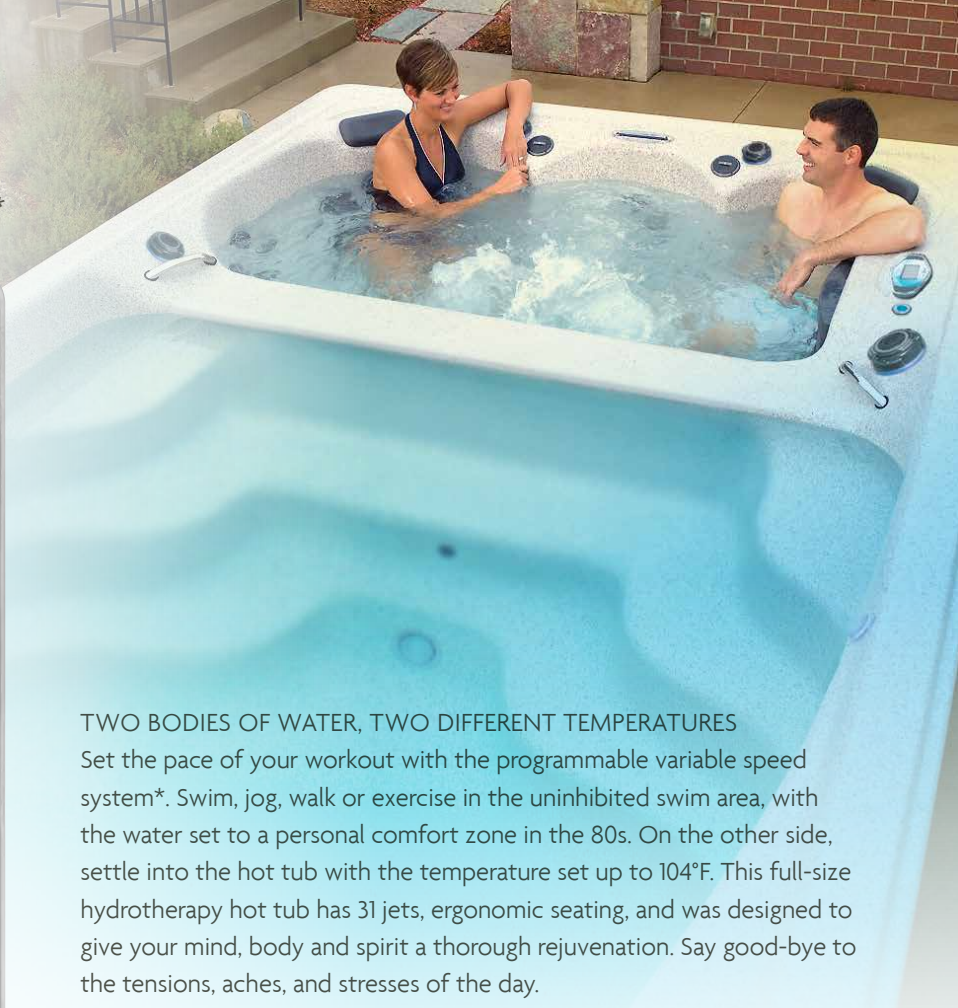

Challenger 19 D

Elite Performance, Airless VIP, Programmable Speed*

TWO BODIES OF WATER, TWO DIFFERENT TEMPERATURES

Set the pace of your workout with the programmable variable speed system*. Swim, jog, walk or exercise in the uninhibited swim area, with the water set to a personal comfort zone in the 80s. On the other side, settle into the hot tub with the temperature set up to 104°F. This full-size hydrotherapy hot tub has 31 jets, ergonomic seating, and was designed to give your mind, body and spirit a thorough rejuvenation. Say good-bye to the tensions, aches, and stresses of the day.

Dimensions	231" x 94" (587 cm x 239 cm)
Depth	60" (153 cm)
Water Capacity	2,285 Gallons (10 388 L)
Weight: Dry/Full	3,435 lbs. (1 558 kg) / 23,790 lbs. (10 791 kg)
Propulsion System	Airless VIP Technology
Power Requirement	100 Amp System
Pumps	5
Stainless Steel Jets	50 (Including 6 Airless VIP Jets and 1 Master Blaster®)
Water Features	5
Ozone System	Standard
Filtration	EcoPur® Charge
LED Lighting	Waterline
Exclusive Features	AquaSpeed VSP™ * StressRelief Neck and Shoulder Seat™ Master Force™ Bio-Magnetic Therapy System
Exclusive Accessories	H2Xercise™ Fitness System
Premium Options	Fusion Air Sound System Wi-Fi Module Mast3rPur™ Water Management System SoftTread™ Nonslip, Comfort Floor System by SwimDek® Wave Light Package
Listing Number	9917

NOTE: All swim spas are shown with optional SoftTread™

* For International Challenger swim spas, the AquaSpeed VSP system is currently not available. Instead, 3 high flow pumps create a strong, deep, and wide water current from a combination of 7 available speeds.