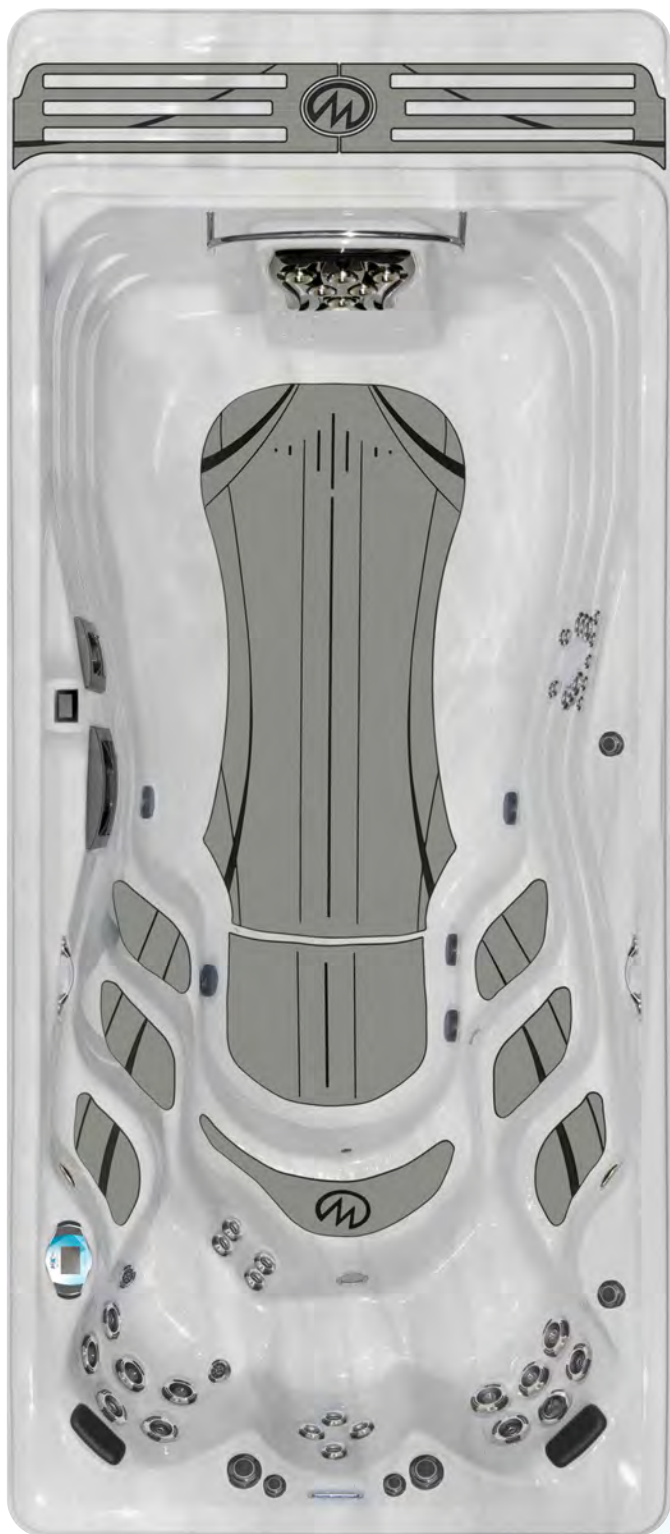

Challenger 18 D

Elite Performance, Airless VIP, Programmable Speed*

The Challenger 18 D features an uninhibited swim area and increased depth for buoyancy. With an airless jet system, this swim spa is ideal for endurance athletes, fitness enthusiasts, and wellness seekers. The variable speed* current allows you to set the pace, whether you want a challenging workout or recovery session. After a workout, you'll enjoy the relaxation and rejuvenation of the Xtreme Therapy Cove and contoured seats with massaging jets.

Dimensions	215" x 94" (547 cm x 239 cm)
Depth	60" (153 cm)
Water Capacity	2,080 Gallons (7 874 L)
Weight: Dry/Full	2,840 lbs. (1 288 kg) / 21,115 lbs. (9 578 kg)
Propulsion System	Airless VIP Technology
Power Requirement	50 Amp System
Pumps	3
Stainless Steel Jets	45 (Including 6 Airless VIP Jets)
Water Feature	1
Ozone System	Standard
Filtration	EcoPur® Charge
LED Lighting	Waterline
Exclusive Features	AquaSpeed VSP™ * Master Force™ Bio-Magnetic Therapy System
Exclusive Accessories	H2Xercise™ Fitness System
Premium Options	Fusion Air Sound System Wi-Fi Module Mast3rPur™ Water Management System SoftTread™ Nonslip, Comfort Floor System by SwimDek® Wave Light Package
Listing Number	9916

* For International Challenger swim spas, the AquaSpeed VSP system is currently not available. Instead, 3 high flow pumps create a strong, deep, and wide water current from a combination of 7 available speeds.

The optional SoftTread™ Nonslip, Comfort Floor System provides better grip, traction and comfort on both the steps and floor of the swim spa.

SoftTread is a trademark of Hyperform, Inc., dba SwimDek.